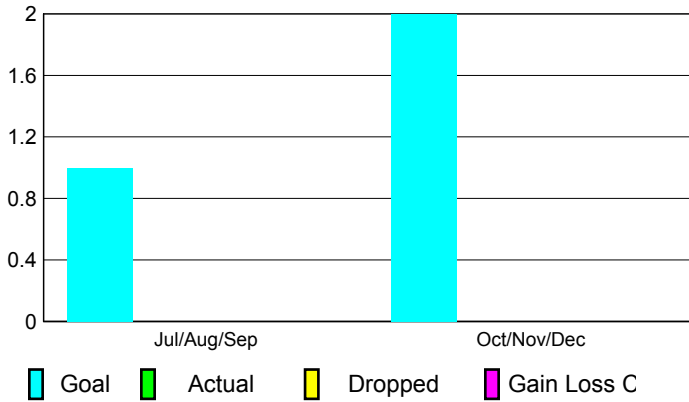

2010-2011 GMT Reports for District (or Undistricted) **District 111WL**

GMT: **PROF DR Wieland Richter**

Location: **GERMANY**

GMT CA: **4**

**CLUBS**

Club Results  
2010-2011

Clubs  
2009-2010

Month	New Club Goal	Actual New Clubs	Actual Dropped Clubs	Gain/Loss of Clubs	Gain/Loss of Clubs
Jul/Aug/Sep	1	0	0	0	0
Oct/Nov/Dec	2	0	0	0	0
<b>Totals</b>	<b>3</b>	<b>0</b>	<b>0</b>	<b>0</b>	<b>0</b>

**Club Results 2010-2011**

Goal, New, Dropped, Gain/Loss

**Comparison of Club Gain/Loss**

Current Year Compared to the Previous Year

**YTD Status Quo Clubs 2010-2011**

Status Quo Clubs Compared to Status Quo Members