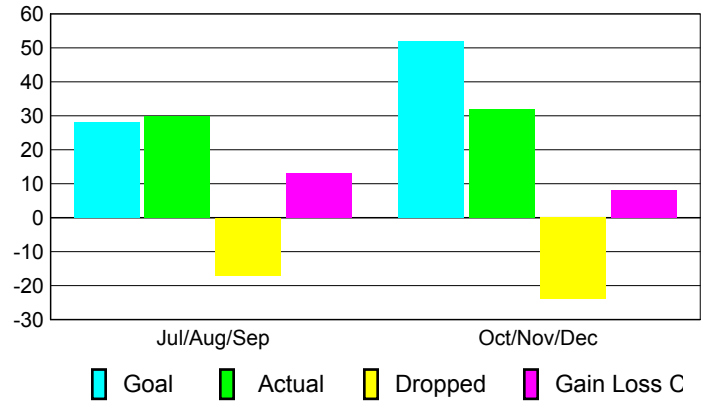

**Club Results 2010-2011**

Goal, New, Dropped, Gain/Loss

**Comparison of Club Gain/Loss**

Current Year Compared to the Previous Year

**YTD Status Quo Clubs 2010-2011**

Status Quo Clubs Compared to Status Quo Members

**MEMBERSHIP**

Membership Results  
2010-2011

Membership  
2009-2010

Month	Net Memb Goal	Actual New Memb	Actual Dropped Memb	Gain/Loss of Memb	Gain/Loss of Memb
Jul/Aug/Sep	28	30	-17	13	0
Oct/Nov/Dec	52	32	-24	8	6
<b>Totals</b>	<b>80</b>	<b>62</b>	<b>-41</b>	<b>21</b>	<b>6</b>

**Membership Results 2010-2011**

Goal, New, Dropped, Gain/Loss

**Comparison of Membership Gain/Loss**

Current Year Compared to the Previous Year

**Gender Comparison 2010-2011**

Male

Female